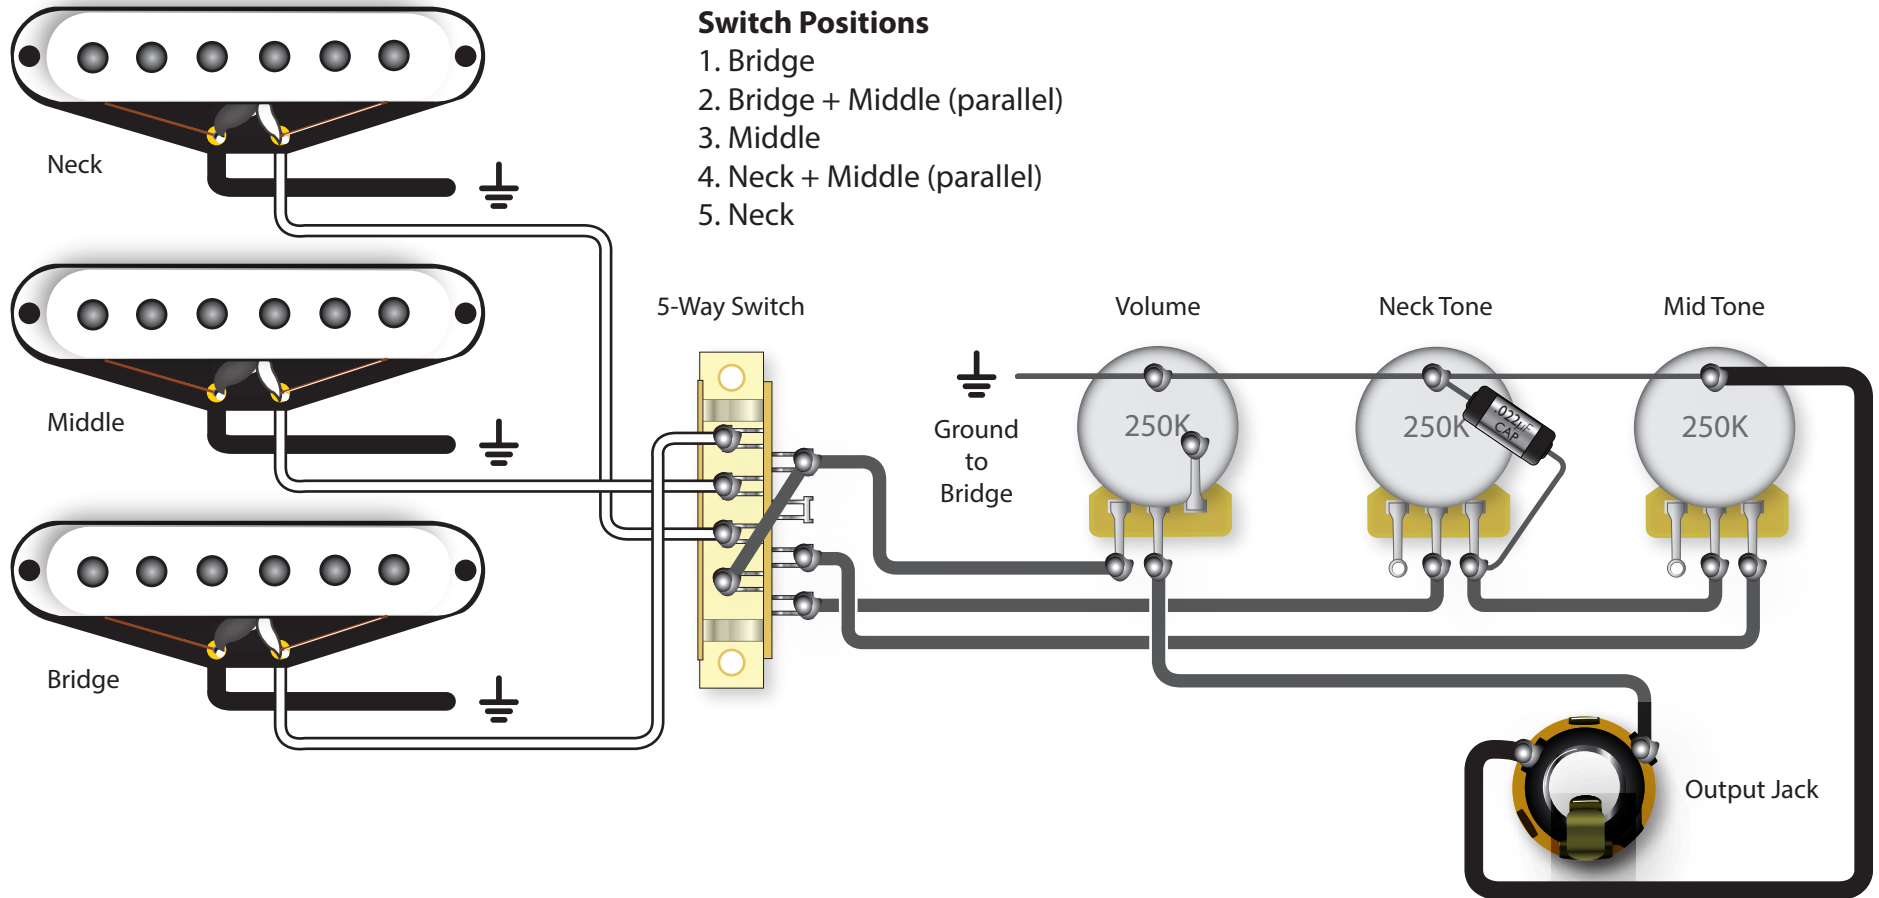

3 SINGLE COIL CONFIGURATION

1 Volume, 2 Tone Pots | 5-Way Switch

www.porterpickups.com | info@porterpickups.com

Key

Solder joint

Ground connection

(Usually soldered to rear of volume pot)