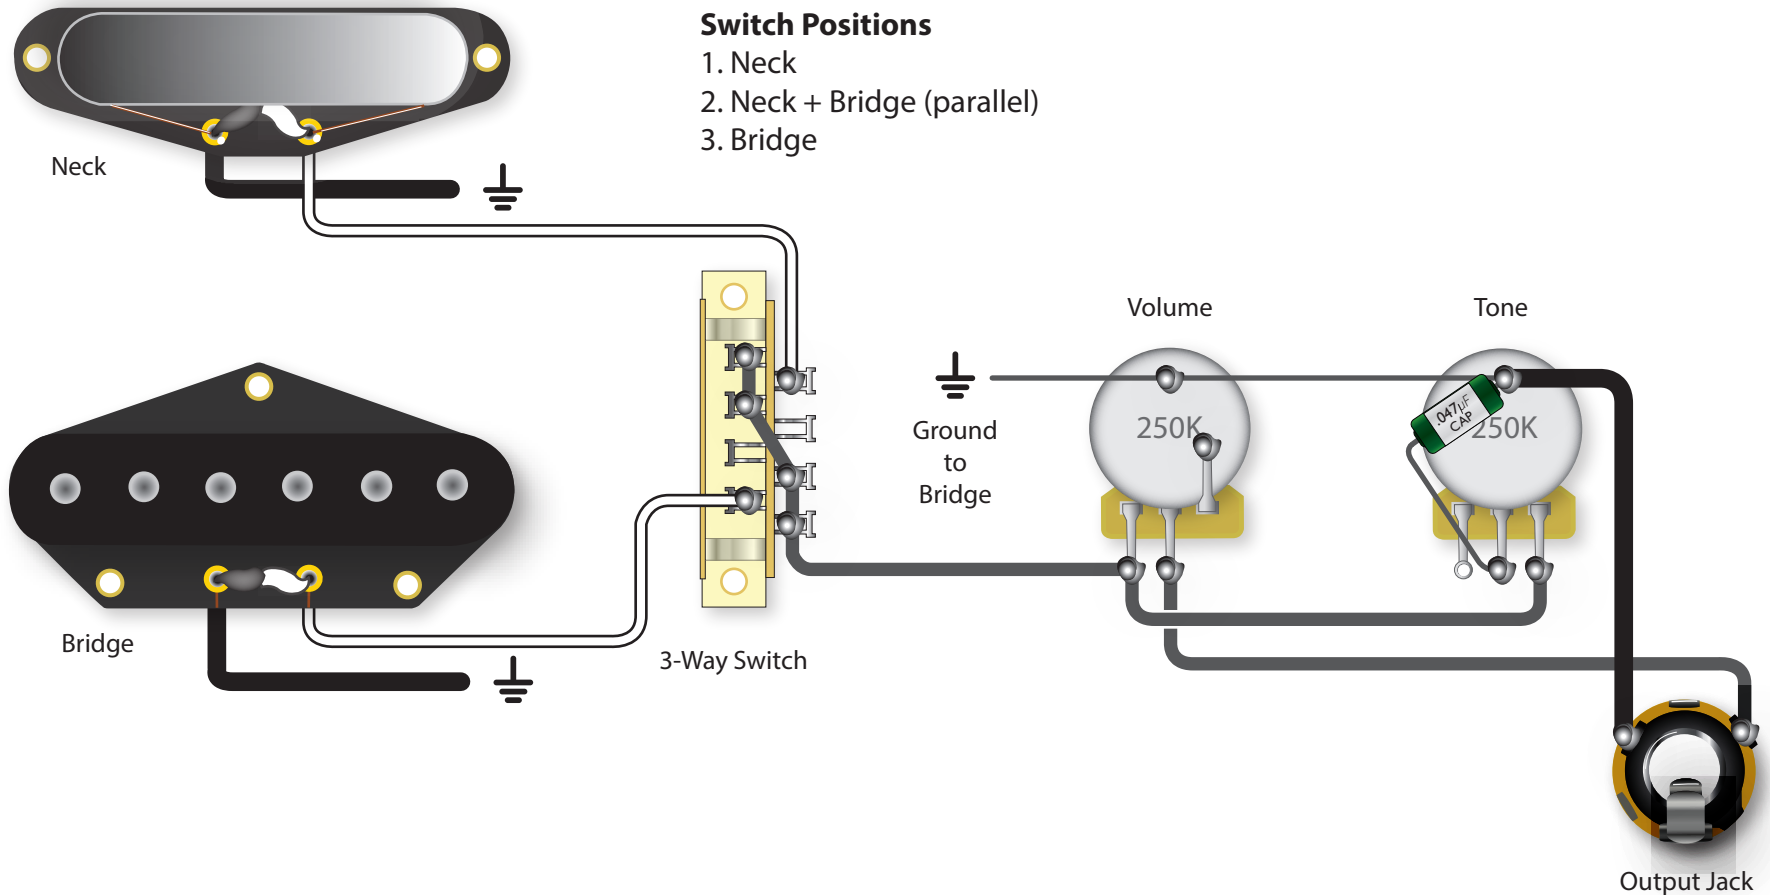

# STANDARD TELE® CONFIGURATION

1 Volume, 1 Tone Pot | 3-Way Switch

www.porterpickups.com | info@porterpickups.com

Key

Solder joint

Ground connection

(Usually soldered to rear of volume pot)